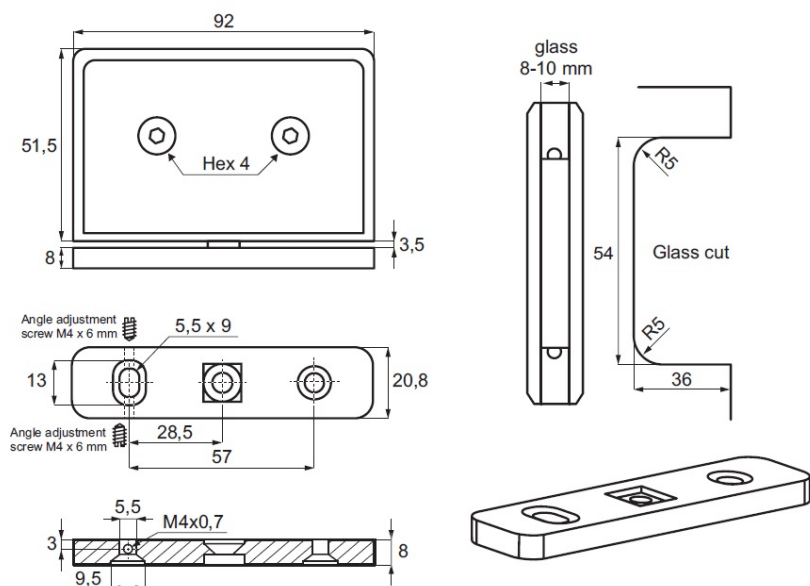

PRODUCT SHEET

Description:

Shower Pivot Hinge "Lodz II", Floor/Glass, CPL, 51,5x92x21mm, With Adjustable Base, Brass Material, Incl., Gaskets, Screws & Templates, Self Centering When Within 15DG, Of Closed Position, 8-10mm Glass Thickness., Load Capacity: 20 kg Pr. Hinge, Max Glass Width: 800mm

Item number:

15.23.945-0

Units	Box	Carton	HS Code	Barcode
Pcs.	1	20	8302100090	
				5704866470452

SISO A/S

Mileparken 11
DK-2740 Skovlunde
Denmark
VAT: DK 24786013

Phone +45 45 830 900

www.siso.dk
siso@siso.dk

Danske Bank
Nytorv Branch
Copenhagen
SWIFT: DABADKKK

Account no.
4180 3112 112936
IBAN Account
DK7230003112112936